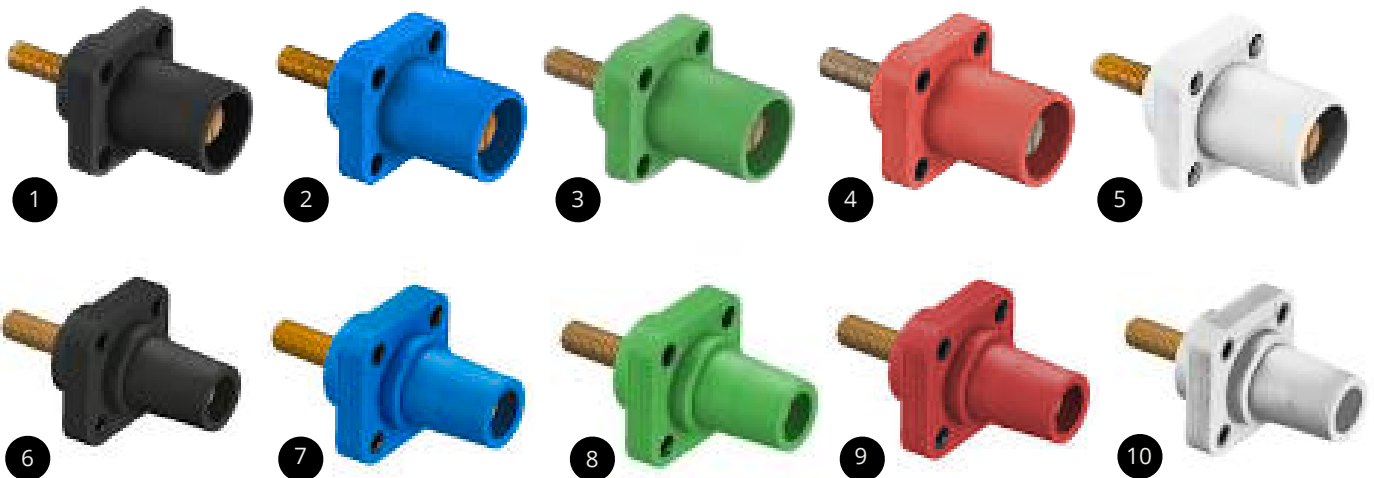

### Male

Item	Part #
1.	<b>HBLDMGN</b>
2.	<b>HBLDMBL</b>
3.	<b>HBLDMBK</b>
4.	<b>HBLDMR</b>
5.	<b>HBLDMW</b>

### Female

Item	Part #
6.	<b>HBLDFGN</b>
7.	<b>HBLDFBL</b>
8.	<b>HBLDFBK</b>
9.	<b>HBLDFR</b>
10.	<b>HBLDFW</b>

Please inquire for pricing on Brown, Orange and Yellow Couplers.

Heavy Duty/Industrial, Cam Type, Single Pole Devices, Female-Male-Male, Paralleling Tee For 300/400A 600V AC/DC, Single Conductor, Pre-Wired

10

Item	Part #
1.	<b>HBLPTBK</b>
2.	<b>HBLPTBL</b>
3.	<b>HBLPTGN</b>
4.	<b>HBLPTR</b>
5.	<b>HBLPTW</b>

Heavy Duty/Industrial, Cam Type, Single Pole Devices, Accessories, Male/Female Receptacle For 300/400A 600V AC/DC, Single Conductor, Threaded Stud

**Heavy Duty/Industrial, Cam Type, Single Pole Devices, Male/Female Receptacle For 300/400A 600V AC/DC, Single Conductor, Set Screw**