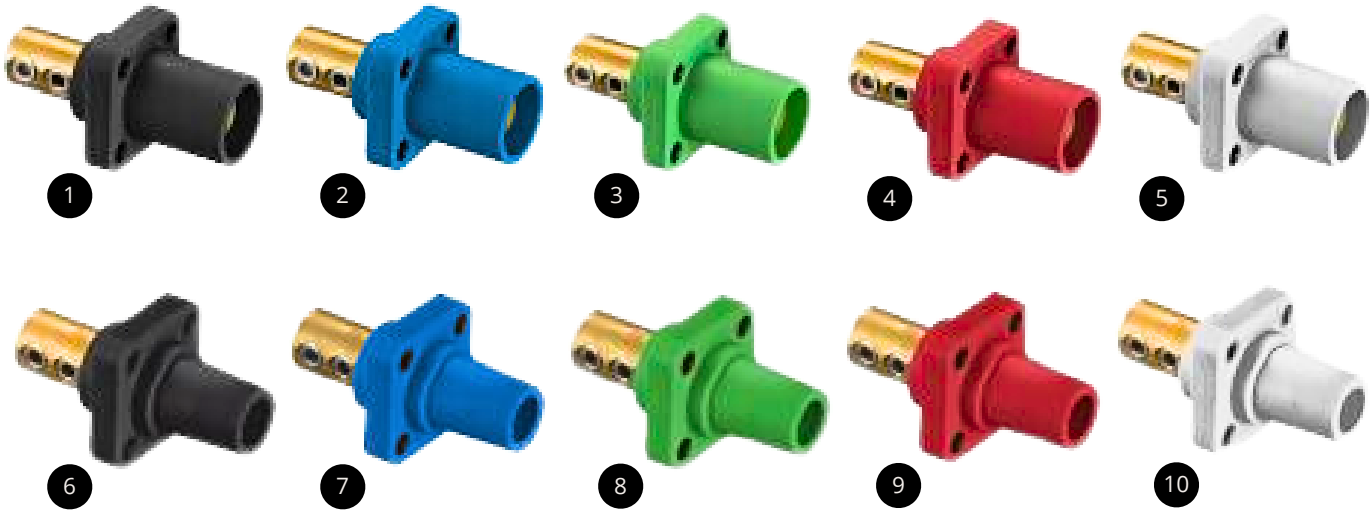

### Female

Item	Part #
6.	<b>HBLDFGN</b>
7.	<b>HBLDFBL</b>
8.	<b>HBLDFBK</b>
9.	<b>HBLDFR</b>
10.	<b>HBLDFW</b>

Please inquire for pricing on Brown, Orange and Yellow Couplers.

Heavy Duty/Industrial, Cam Type, Single Pole Devices, Female-Male-Male, Paralleling Tee For 300/400A 600V AC/DC, Single Conductor, Pre-Wired

10

Item	Part #
1.	<b>HBLPTBK</b>
2.	<b>HBLPTBL</b>
3.	<b>HBLPTGN</b>
4.	<b>HBLPTR</b>
5.	<b>HBLPTW</b>

Heavy Duty/Industrial, Cam Type, Single Pole Devices, Accessories, Male/Female Receptacle For 300/400A 600V AC/DC, Single Conductor, Threaded Stud

**Male**

Item	Part #
1.	<b>HBLMRSBK</b>
2.	<b>HBLMRSBL</b>
3.	<b>HBLMRSGN</b>
4.	<b>HBLMRSR</b>
5.	<b>HBLMRSW</b>

**Female**

Item	Part #
6.	<b>HBLFRSBK</b>
7.	<b>HBLFRSBL</b>
8.	<b>HBLFRSGN</b>
9.	<b>HBLFRSR</b>
10.	<b>HBLFRSW</b>

**Heavy Duty/Industrial, Cam Type, Single Pole Devices, Male/Female Receptacle For 300/400A 600V AC/DC, Single Conductor, Set Screw**