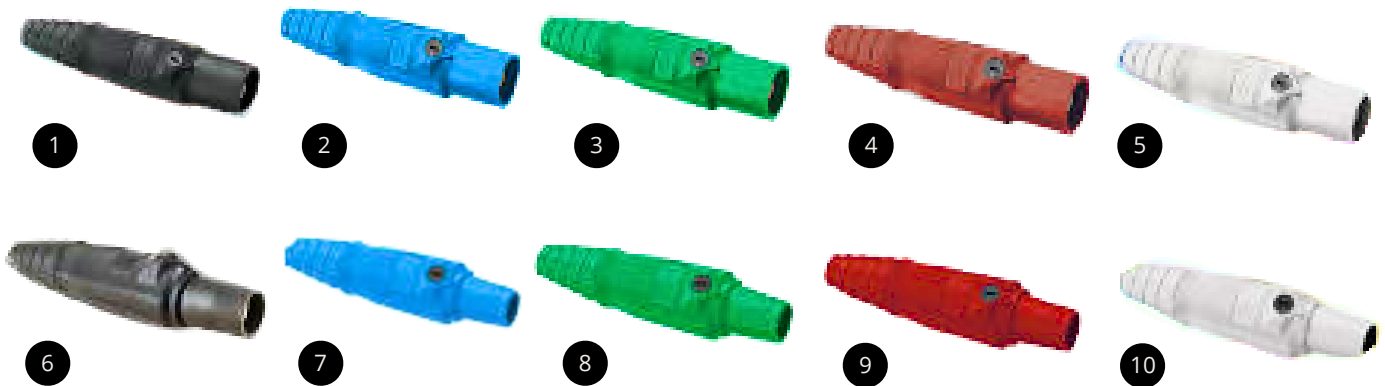

Heavy Duty/Industrial, Cam Type, Single Pole Devices, Male/Female Plug For 400A 600V AC/DC, Single Conductor, Double Set Screws

Male

Item	Part #
1.	HBL400MBK
2.	HBL400MBL
3.	HBL400MGN
4.	HBL400MR
5.	HBL400MW

Female

Item	Part #
6.	HBL400FBK
7.	HBL400FBL
8.	HBL400FGN
9.	HBL400FR
10.	HBL400FW