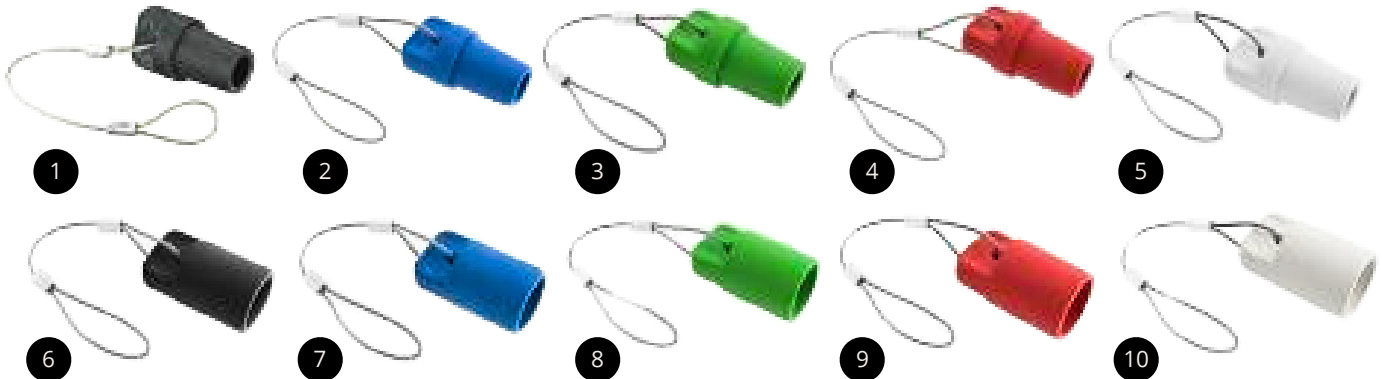

Heavy Duty/Industrial, Cam Type, Single Pole Devices, Accessories, Male/Female Device Cap For 300/400A 600V AC/DC, Single Conductor

Male

Item	Part #
1.	HBLMCAPBK
2.	HBLMCAPBL
3.	HBLMCAPGN
4.	HBLMCAPR
5.	HBLMCAPW

Female

Item	Part #
6.	HBLFCAPBK
7.	HBLFCAPBL
8.	HBLFCAPGN
9.	HBLFCAPR
10.	HBLFCAPW