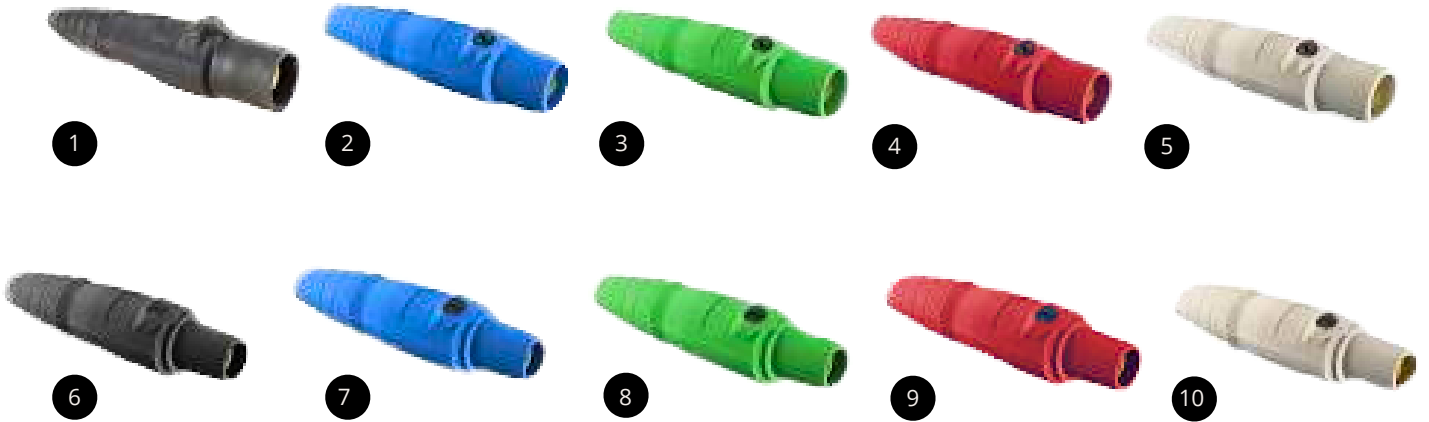

Heavy Duty/Industrial, Cam Type, Single Pole Devices, Male/Female Plug For 300A 600V AC/DC, Single Conductor, Double Set Screws

Male

Item	Part #
1.	HBL300MBK
2.	HBL300MBL
3.	HBL300MGN
4.	HBL300MR
5.	HBL300MW

Female

Item	Part #
6.	HBL300FBK
7.	HBL300FBL
8.	HBL300FGN
9.	HBL300FR
10.	HBL300FW