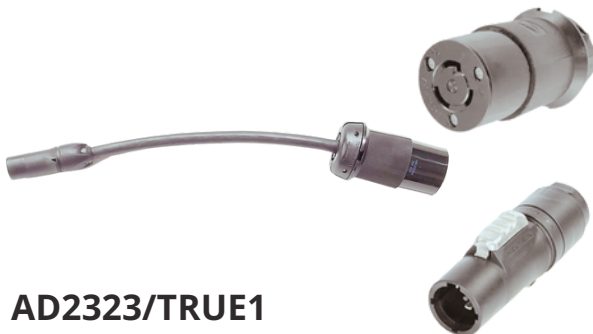

AD2323/TRUE1

Twist Lock Female/ Hubbell 2323BK/ NEMA L6-20R, 20 Amp, 250 Volt to PowerCON TRUE1 type, Locking Male.
Cable is 12/3 SJOOW, 12" length.
Custom lengths, colors and cable types are available.
Call or email for pricing.