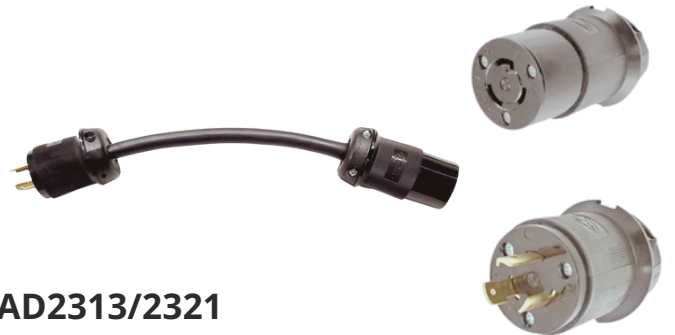

AD2313/2321

Twist Lock Female/ Hubbell 2313BK/ NEMA L5-20R, 20 Amp, 125 Volt to Twist Lock Male/ Hubbell 2321/ NEMA L6-20P, 20 Amp, 250 Volt.
Cable is 12/3 SOOW, 12" length.
Custom lengths, colors and cable types are available.
Call or email for pricing.