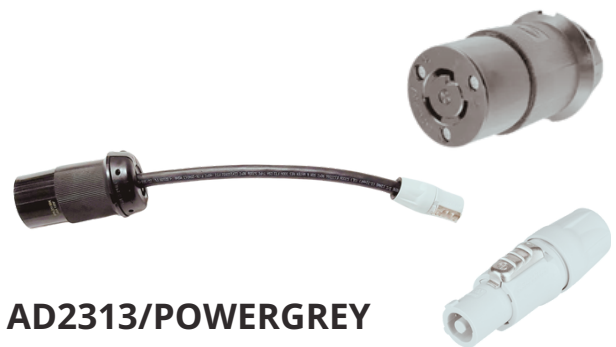

AD2313/POWERGREY

Twist Lock Female/ HBL 2313BK/ NEMA L5-20R, 20 Amp, 125 Volt to PowerCON Grey type, Lockable, Power-out.
Cable is 12/3 SJOOW, 12" length.
Custom lengths, colors and cable types are available.
Call or email for pricing.