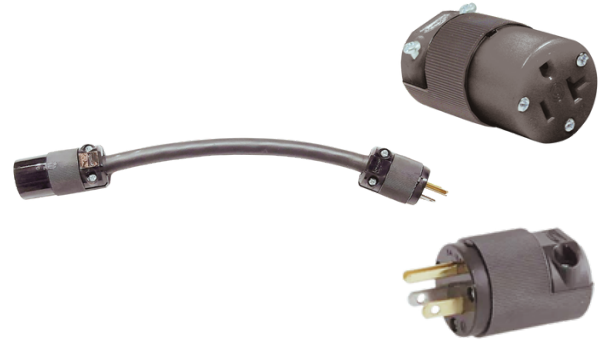

### AD20FC/5366

Stage Pin, Female, 20 Amp to Edison Male / Straight Blade/ Hubbell 5366EBK/ NEMA 5-20P, 20 Amp.  
Cable is 12/3 SOOW, 12" length.  
Custom lengths, colors and cable types are available.  
Call or email for pricing.

### AD20FC/TRUE1

Stage Pin, Female, 20 Amp to PowerCON TRUE1 type, Locking Male.  
Cable is 12/3 SJOOW, 12" length.  
Custom lengths, colors and cable types are available.  
Call or email for pricing.

### AD5269/TRUE1

Edison Female/ Straight Blade/ Hubbell 5269EBK/  
NEMA 5-15R, 15 Amp to PowerCON TRUE1 type,  
Locking Male.  
Cable is 12/3 SJ00W, 12" length.  
Custom lengths, colors and cable types are available.  
Call or email for pricing.

### AD5369/20MC

Edison Female/ Straight Blade/ Hubbell 5369EBK/  
NEMA 5-20R, 20 Amp to Stage Pin, Male, 20 Amp.  
Cable is 12/3 SOOW, 12" length.  
Custom lengths, colors and cable types are available.  
Call or email for pricing.