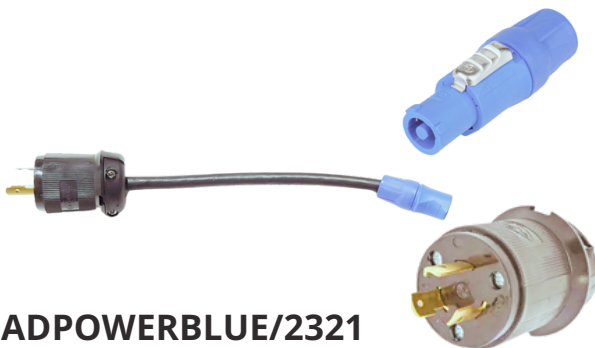

### ADPOWERBLUE/20MC

PowerCON Blue type, Locking, Power-in to Stage Pin, Male, 20 Amp.  
Cable is 12/3 SJOOW, 12" length.  
Custom lengths, colors and cable types are available.  
Call or email for pricing.

### ADPOWERBLUE/5266

PowerCON Blue type, Locking, Power-in to Edison Male/ Straight Blade/ Hubbell 5266EBK/ NEMA 5-15P, 15 Amp.  
Cable is 12/3 SJOOW, 12" length.  
Custom lengths, colors and cable types are available.  
Call or email for pricing.

### ADPOWERBLUE/5366

PowerCON Blue type, Locking, Power-in to Edison Male/ Straight Blade/ Hubbell 5366EBK/ NEMA 5-20P, 20 Amp.  
Cable is 12/3 SJOOW, 12" length.  
Custom lengths, colors and cable types are available.  
Call or email for pricing.

### ADPOWERBLUE/2311

PowerCON Blue type, Locking, Power-in to Twist Lock Male/ Hubbell 2311/ NEMA L5-20P, 20 Amp, 125 Volt.  
Cable is 12/3 SJOOW, 12" length.  
Custom lengths, colors and cable types are available.  
Call or email for pricing.