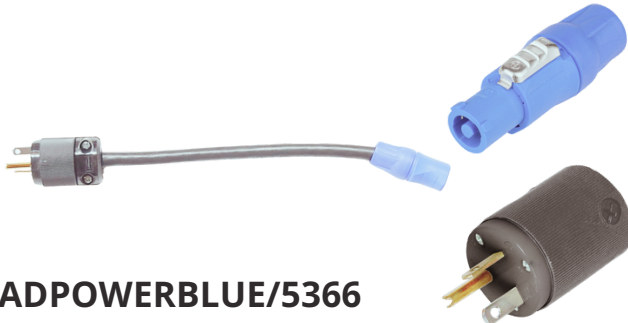

ADPOWERBLUE/5366

PowerCON Blue type, Locking, Power-in to Edison Male/ Straight Blade/ Hubbell 5366EBK/ NEMA 5-20P, 20 Amp.
Cable is 12/3 SJOOW, 12" length.
Custom lengths, colors and cable types are available.
Call or email for pricing.