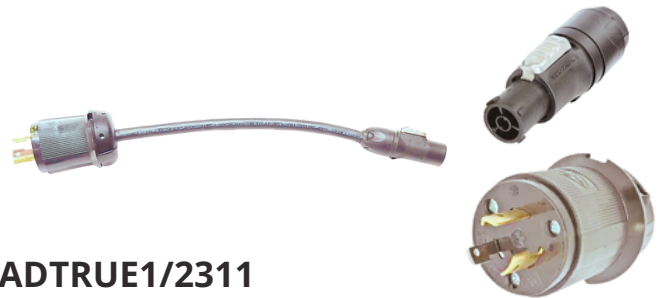

ADTRUE1/2311

PowerCON TRUE1 type, Locking Female, Power-in/ to Twist Lock Male/ Hubbell 2311/ NEMA L5-20P, 20 Amp, 125 Volt.
Cable is 12/3 SJOOW, 12" length.
Custom lengths, colors and cable types are available.
Call or email for pricing.