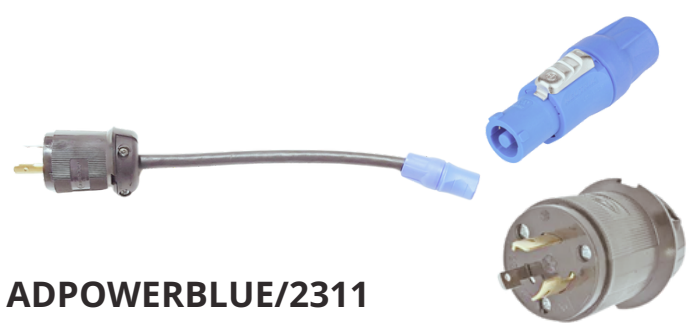

### AD5269/20MC

Edison Female/ Straight Blade/ Hubbell 5269EBK/  
NEMA 5-15R, 15 Amp to Male Stage Pin, 20 Amp.  
Cable is 12/3 SOOW, 12" length.  
Custom lengths, colors and cable types are available.  
Call or email for pricing.

### ADPOWERBLUE/20MC

PowerCON Blue type, Locking, Power-in to Stage Pin, Male, 20 Amp.  
Cable is 12/3 SJOOW, 12" length.  
Custom lengths, colors and cable types are available.  
Call or email for pricing.

### ADPOWERBLUE/5266

PowerCON Blue type, Locking, Power-in to Edison Male/ Straight Blade/ Hubbell 5266EBK/ NEMA 5-15P, 15 Amp.  
Cable is 12/3 SJOOW, 12" length.  
Custom lengths, colors and cable types are available.  
Call or email for pricing.

### ADPOWERBLUE/5366

PowerCON Blue type, Locking, Power-in to Edison Male/ Straight Blade/ Hubbell 5366EBK/ NEMA 5-20P, 20 Amp.  
Cable is 12/3 SJOOW, 12" length.  
Custom lengths, colors and cable types are available.  
Call or email for pricing.