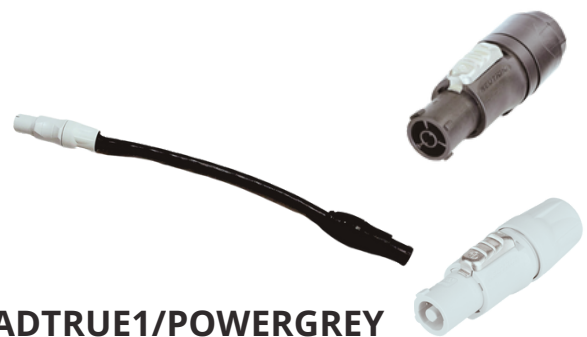

ADTRUE1/POWERGREY

PowerCON TRUE1 type, Locking Female, Power-in to PowerCON Grey type, Lockable, Power-out.
Cable is 12/3 SJOOW, 12" length.
Custom lengths, colors and cable types are available.
Call or email for pricing.