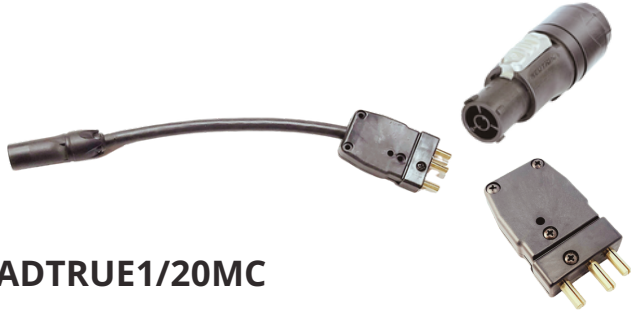

ADTRUE1/20MC

PowerCON TRUE1 type, Locking Female, Power-in to Stage Pin, Male, 20 Amp.
Cable is 12/3 SJOOW, 12" length.
Custom lengths, colors and cable types are available.
Call or email for pricing.