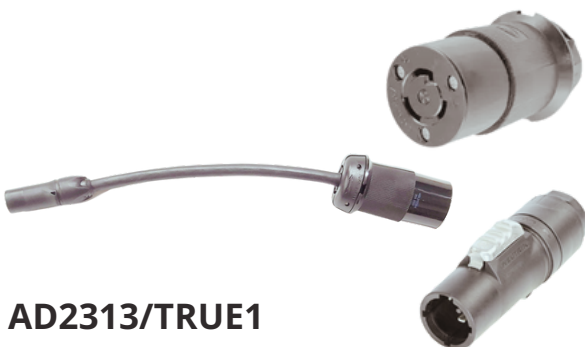

AD2313/TRUE1

Twist Lock Female/ HBL 2313BK/ NEMA L5-20R, 20 Amp, 125 Volt to PowerCON TRUE1 type, Locking Male.
Cable is 12/3 SJOOW, 12" length.
Custom lengths, colors and cable types are available. Call or email for pricing.