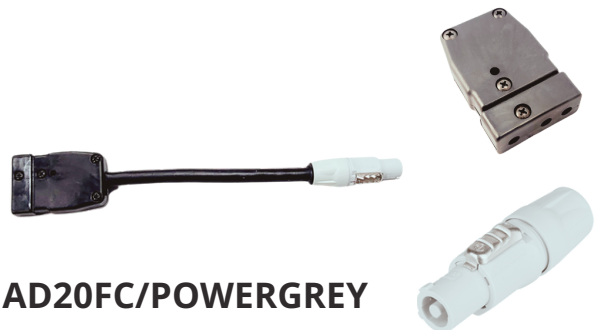

### AD20FC/2311

Stage Pin, Female, 20 Amp to Twist Lock Male/ Hubbell 2311/ NEMA L5-20P, 20 Amp, 125 Volt.  
Cable is 12/3 SOOW, 12" length.  
Custom lengths, colors and cable types are available.  
Call or email for pricing.

### AD20FC/2321

Stage Pin, Female, 20 Amp to Twist Lock Male/ Hubbell 2321/ NEMA L6-20P, 20 Amp, 250 Volt.  
Cable is 12/3 SOOW, 12" length.  
Custom lengths, colors and cable types are available.  
Call or email for pricing.

### AD20FC/TRUE1

Stage Pin, Female, 20 Amp to PowerCON TRUE1 type, Locking Male.  
Cable is 12/3 SJOOW, 12" length.  
Custom lengths, colors and cable types are available.  
Call or email for pricing.

### AD20FC/POWERGREY

Stage Pin, Female, 20 Amp to PowerCON Grey type, Lockable, Power-out.  
Cable is 12/3 SJOOW, 12" length.  
Custom lengths, colors and cable types are available.  
Call or email for pricing.