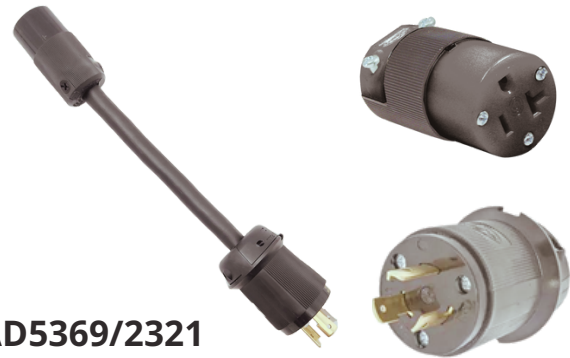

AD5369/2321

Edison Female/ Straight Blade/ Hubbell 5369EBK/
NEMA 5-20R, 20 Amp to Twist Lock Male/ Hubbell
2321/ NEMA L6-20P, 20 Amp, 250 Volt.
Cable is 12/3 SOOW, 12" length.
Custom lengths, colors and cable types are available.
Call or email for pricing.