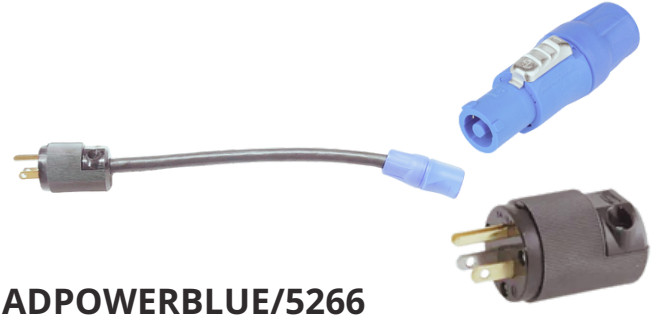

ADPOWERBLUE/5266

PowerCON Blue type, Locking, Power-in to Edison Male/ Straight Blade/ Hubbell 5266EBK/ NEMA 5-15P, 15 Amp.
Cable is 12/3 SJOOW, 12" length.
Custom lengths, colors and cable types are available.
Call or email for pricing.