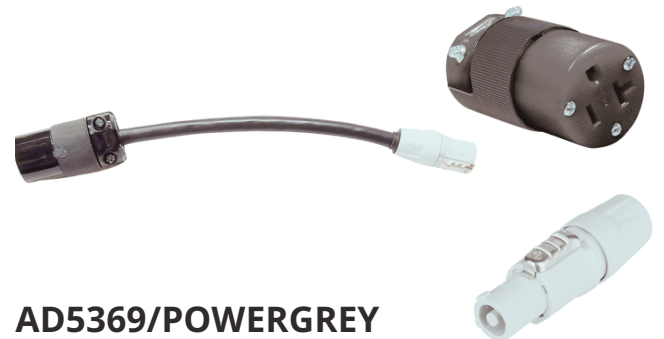

### AD20FC/TRUE1

Stage Pin, Female, 20 Amp to PowerCON TRUE1 type, Locking Male.  
Cable is 12/3 SJOOW, 12" length.  
Custom lengths, colors and cable types are available.  
Call or email for pricing.

### AD5369/2311

Edison Female/ Straight Blade/ Hubbell 5369EBK/  
NEMA 5-20R, 20 Amp to Twist Lock Male/ Hubbell  
2311/ NEMA L5-20P, 20 Amp, 125 Volt.  
Cable is 12/3 SOOW, 12" length.  
Custom lengths, colors and cable types are available.  
Call or email for pricing.

### AD5369/2321

Edison Female/ Straight Blade/ Hubbell 5369EBK/  
NEMA 5-20R, 20 Amp to Twist Lock Male/ Hubbell  
2321/ NEMA L6-20P, 20 Amp, 250 Volt.  
Cable is 12/3 SOOW, 12" length.  
Custom lengths, colors and cable types are available.  
Call or email for pricing.

### AD5369/TRUE1

Edison Female/ Straight Blade/ Hubbell 5369EBK/  
NEMA 5-20R, 15 Amp to PowerCON TRUE1 type,  
Locking Male.  
Cable is 12/3 SJOOW, 12" length.  
Custom lengths, colors and cable types are available.  
Call or email for pricing.