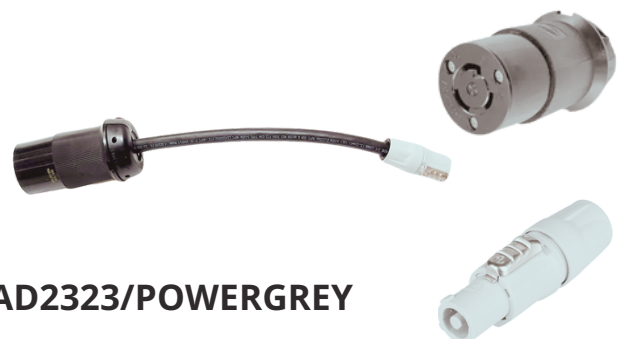

### AD20FC/TRUE1

Stage Pin, Female, 20 Amp to PowerCON TRUE1 type, Locking Male.  
Cable is 12/3 SJOOW, 12" length.  
Custom lengths, colors and cable types are available.  
Call or email for pricing.

### AD2323/5366

Twist Lock Female/ Hubbell 2323BK/ NEMA L6-20R, 20 Amp, 250 Volt to Edison Male/ Straight Blade/ Hubbell 5366EBK/ NEMA 5-20P, 20 Amp.  
Cable is 12/3 SOOW, 12" length.  
Custom lengths, colors and cable types are available.  
Call or email for pricing.

### AD2323/2311

Twist Lock Female/ Hubbell 2323BK/ NEMA L6-20R, 20 Amp, 250 Volt to Twist Lock Male/ Hubbell 2311/ NEMA L5-20P, 20 Amp, 125 Volt.  
Cable is 12/3 SOOW, 12" length.  
Custom lengths, colors and cable types are available.  
Call or email for pricing.

### AD2323/TRUE1

Twist Lock Female/ Hubbell 2323BK/ NEMA L6-20R, 20 Amp, 250 Volt to PowerCON TRUE1 type, Locking Male.  
Cable is 12/3 SJOOW, 12" length.  
Custom lengths, colors and cable types are available.  
Call or email for pricing.