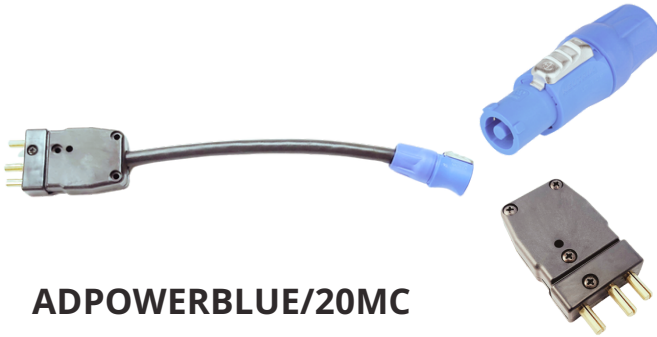

ADPOWERBLUE/20MC

PowerCON Blue type, Locking, Power-in to Stage Pin, Male, 20 Amp.
Cable is 12/3 SJOOW, 12" length.
Custom lengths, colors and cable types are available.
Call or email for pricing.